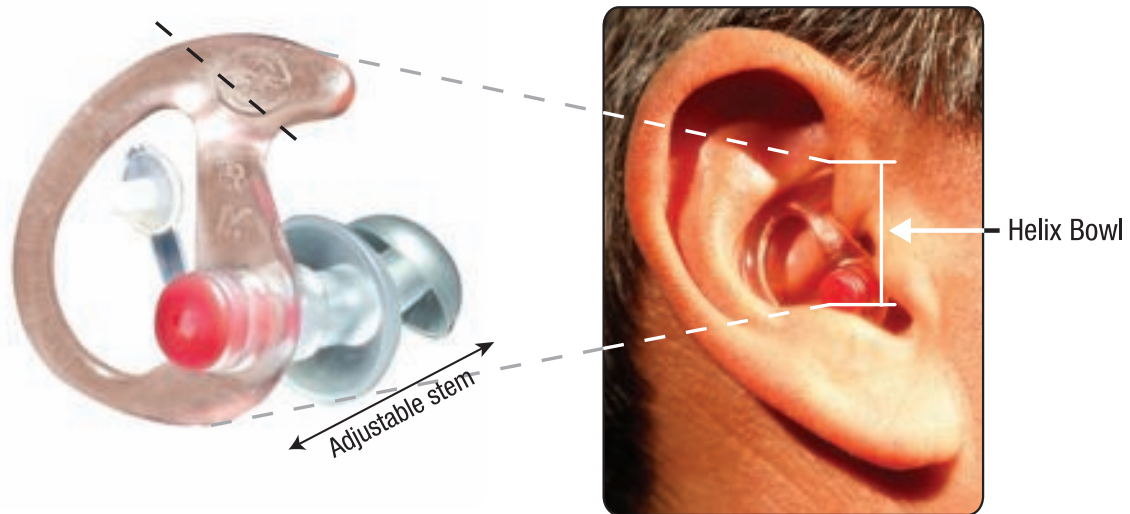

NOTE: "Medium" size fits most people. Size is based on size of the ear's Helix

Measure the distance from the top to the bottom of your ear's Helix Bowl to determine which EarPro earpiece size will best fit your ear.

- SMALL = 7/8th INCH
- MEDIUM = 1 INCH
- LARGE = 1 1/8th INCH

For more comfort the earpieces can be adjusted by trimming the helix portion, and the stem position (slide out) can also be adjusted.

PATENTED AND PATENT PENDING EARPIECES